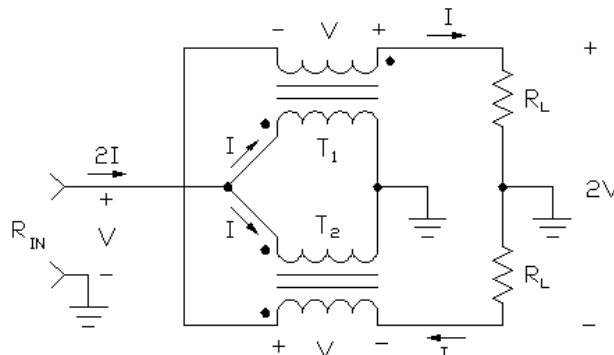

Deluxe Versa Tuner II MFJ-949E Mod

Original voltage 4:1 balun removed and new current 4:1 balun installed, se figure 1. The improved 4:1 Current Balun is from "A Single-Core 4:1 Current Balun of Improved Performance" by Chris Trask / N7ZWY.

Figure 1 - Improved 4:1 Current Balun